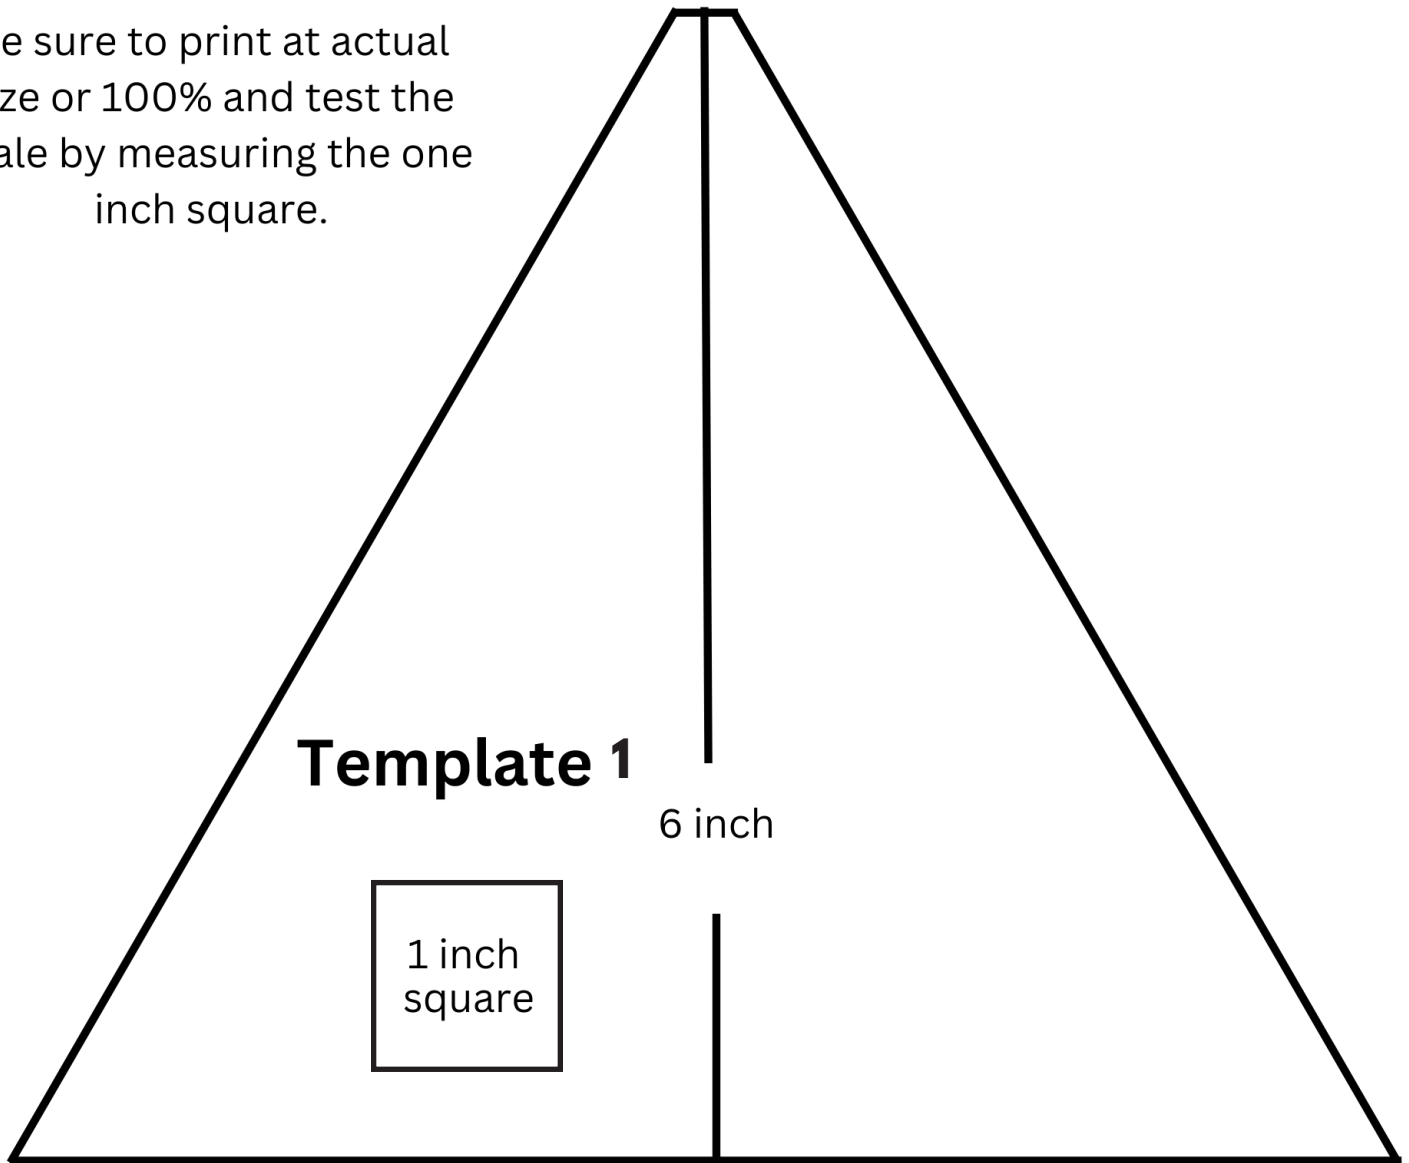

**QUILTY
LOVE**

Triangle Hexies Templates

An 8.5 inch flat tipped ruler is recommended but these templates can also be used.

Be sure to print at actual size or 100% and test the scale by measuring the one inch square.

Template 2

first Sashing

Template 3

second sashing (background)

Template 4

8 inch

1 inch
square